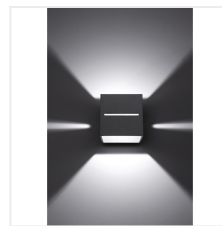

ASIL

Wall-mounted light fitting

ASIL G9 W-B

ASIL G9 W-B	27020	max 40	black
ASIL G9 W-GR	27021	max 40	grey
ASIL G9 W-W	27022	max 40	white

Kanlux ASIL are wall lamps which, thanks to their shape, create a very interesting light effect on a wall. Light does not only part upwards and downwards but it is also emitted through a specially designed slit. Thanks to the Kanlux ASIL holder, you can create a cosy atmosphere at home, in hotel interiors or you can complete lighting in a restaurant or coffee shop.

- Enclosure material: aluminum alloy

ASIL

Wall-mounted light fitting

ASIL G9 W-GR

ASIL G9 W-W

ASIL G9