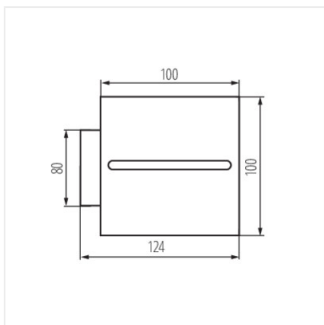

ASIL

Wall-mounted light fitting

ASIL G9 W-B

ASIL G9 W-B	27020	max 40	black
ASIL G9 W-GR	27021	max 40	grey
ASIL G9 W-W	27022	max 40	white

Kanlux ASIL are wall lamps which, thanks to their shape, create a very interesting light effect on a wall. Light does not only part upwards and downwards but it is also emitted through a specially designed slit. Thanks to the Kanlux ASIL holder, you can create a cosy atmosphere at home, in hotel interiors or you can complete lighting in a restaurant or coffee shop.

- Enclosure material: aluminum alloy

ASIL

Wall-mounted light fitting

ASIL G9 W-GR

ASIL G9 W-W

ASIL G9