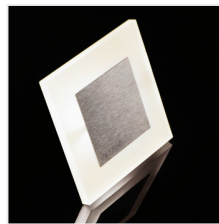

APUS LED

Staircase LED light fitting

APUS LED AC

		[V]	[W]		[lm]	Tc [K]
APUS LED WW	23106	12 DC	0.8	stainless steel	13	3000
APUS LED CW	23107	12 DC	0.8	stainless steel	15	6500
APUS LED AC-WW	23800	220-240 AC	1.3	stainless steel	13	3000
APUS LED AC-CW	23801	220-240 AC	1.3	stainless steel	15	6500
APUS LED AC B-NW	26536	220-240 AC	1.3	black	14	4000
APUS LED AC B-WW	26537	220-240 AC	1.3	black	13	3000
APUS LED B-NW	26538	12 DC	0.8	black	14	4000
APUS LED B-WW	26539	12 DC	0.8	black	13	3000
APUS LED W-WW	26840	12 DC	0.8	white	13	3000
APUS LED W-CW	26841	12 DC	0.8	white	15	6500
APUS LED P68 B-NW CZ	27084	12 DC	0.8	black	14	4000
APUS LED P68 B-WW CZ	27085	12 DC	0.8	black	13	3000
APUS LED PIR WW	27370	12 DC	0.8	stainless steel	13	3000
APUS LED PIR CW	27371	12 DC	0.8	stainless steel	15	6500
APUS LED W-NW	27378	12 DC	0.8	white	14	4000
APUS LED PIR NW	27379	12 DC	0.8	stainless steel	14	4000
APUS LED PIR B-NW	29856	12 DC	0.8	black	14	4000
APUS LED PIR B-WW	29857	12 DC	0.8	black	13	3000

Kanlux APUS means modern design combined with an attractive effect of lighting. It is a perfect idea to highlight stairs