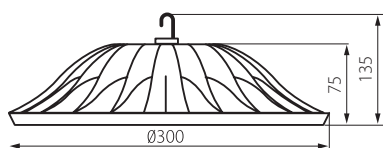

HIBO LED N

Oprawa
oświetleniowa LED /
LED lighting fixture

IP 65

HIBO LED N 50W-NW

HIBO LED N 150W-NW

HIBO LED N 100W-NW

HIBO LED N 200W-NW

obudowa: stop aluminium / klosz: szkło
casing: aluminium alloy / diffuser: glass