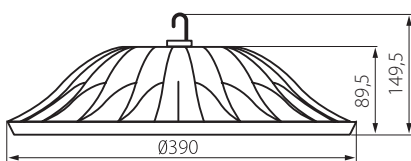

HIBO LED N

Oprawa
oświetleniowa LED /
LED lighting fixture

IP 65

HIBO LED N 50W-NW

HIBO LED N 150W-NW

HIBO LED N 100W-NW

HIBO LED N 200W-NW

obudowa: stop aluminium / klosz: szkło
casing: aluminium alloy / diffuser: glass