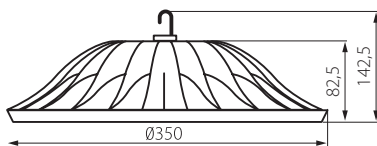

HIBO LED N

Oprawa
oświetleniowa LED /
LED lighting fixture

IP 65

HIBO LED N 50W-NW

HIBO LED N 150W-NW

HIBO LED N 100W-NW

HIBO LED N 200W-NW

obudowa: stop aluminium / klosz: szkło
casing: aluminium alloy / diffuser: glass