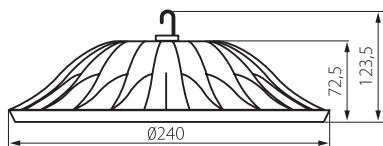

HIBO LED N

Oprawa
oświetleniowa LED /
LED lighting fixture

IP 65

HIBO LED N 50W-NW

HIBO LED N 150W-NW

HIBO LED N 100W-NW

HIBO LED N 200W-NW

obudowa: stop aluminium / klosz: szkło
casing: aluminium alloy / diffuser: glass