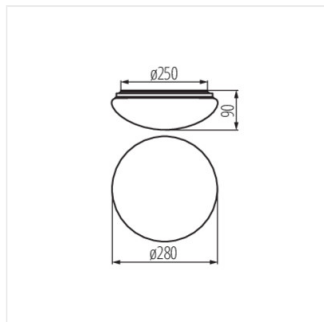

CORSO LED N SE

Ceiling-mounted LED light fitting

CORSO LED N 12-NW-SE