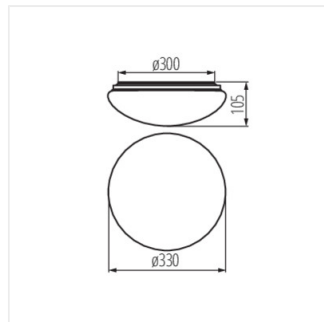

CORSO LED N 18-NW-SE